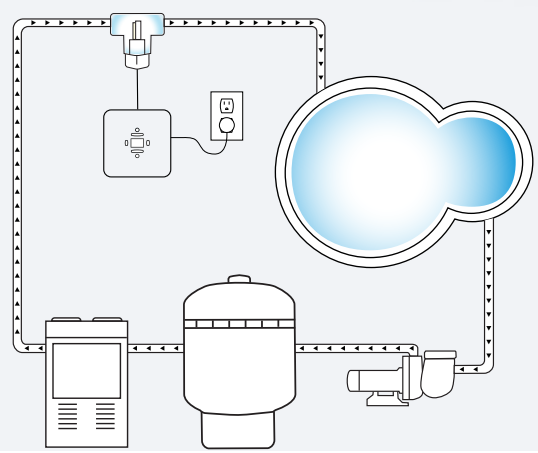

Digital readout for indicating setting

"Increase" mode for ramping up minerals after fill or refill

Hold  and  to lock settings to avoid tampering

Waterproof socket for mineral cell plug

Easy to access operating instructions

Works with 120V or 240V power

Installs in 30 minutes

Minerals are released by the cell which is changed every 6-12 months

Model Number	Power	Hookup Kit	Maximum Volume
CBI-350P-18 (US Only)	120V or 240V Standard NEMA Wall Plug	Threaded parts no glue required	18,000 Gal. / 68,000 L
CBI-350P-25	120V or 240V Standard NEMA Wall Plug	Hard plumb PVC glue required	25,000 Gal. / 95,000 L
CBI-350P-40	120V or 240V Standard NEMA Wall Plug	Hard plumb PVC glue required	40,000 Gal. / 150,000 L