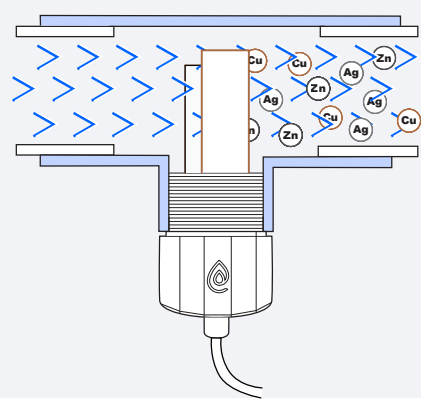

THINK **MINERALS**™

Waterproof IP67 enclosure, suitable for outdoor use  
Mounts with two screws or velcro (included)

"Maintain" mode set according to pool volume

Indicates when cell is active or needs to be changed

Digital readout for indicating setting

"Increase" mode for ramping up minerals after fill or refill

Hold  and  to lock settings to avoid tampering

Waterproof socket for mineral cell plug

Easy to access operating instructions

Works with 120V or 240V power

Installs in 30 minutes

Minerals are released by the cell which is changed every 6-12 months

Model Number	Power	Hookup Kit	Maximum Volume
CBI-350P-18 (US Only)	120V or 240V Standard NEMA Wall Plug	Threaded parts no glue required	18,000 Gal. / 68,000 L
CBI-350P-25	120V or 240V Standard NEMA Wall Plug	Hard plumb PVC glue required	25,000 Gal. / 95,000 L
CBI-350P-40	120V or 240V Standard NEMA Wall Plug	Hard plumb PVC glue required	40,000 Gal. / 150,000 L